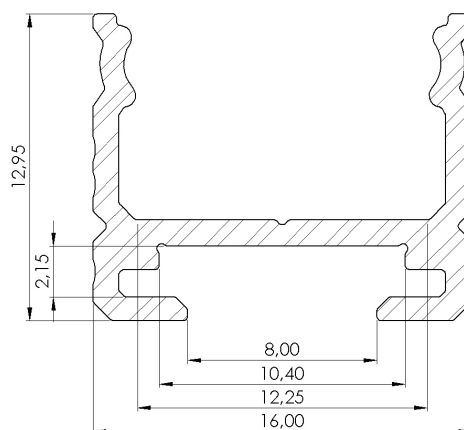

# ALU licht

professional led profiles

powered by

dimensions in millimetres

### Specifications

Available colours	silver, white, black, inox
Material	anodized aluminium
Application	for metal store shelves surface
LED strip width	up to 12 mm
Basic length	2020 mm
Additional lengths	1000 mm, 3000 mm, 4150 mm