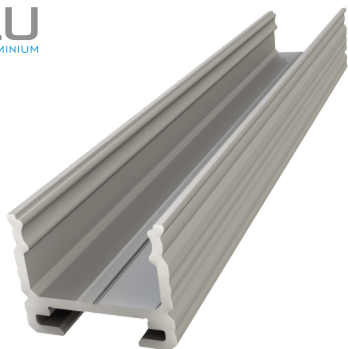

# ALU licht

professional led profiles

powered by

dimensions in millimetres

## SURFACE LED PROFILE

GLM

### The most important features:

- excellent heat dissipation
- designed and manufactured in Poland
- cover made of polycarbonate – UV & heat resistant
- has a place for a neodymium magnet
- the ability to create light lines

### Specifications

Available colours	silver, white, black, inox
Material	anodized aluminium
Application	for metal store shelves surface
LED strip width	up to 12 mm
Basic length	2020 mm
Additional lengths	1000 mm, 3000 mm, 4150 mm