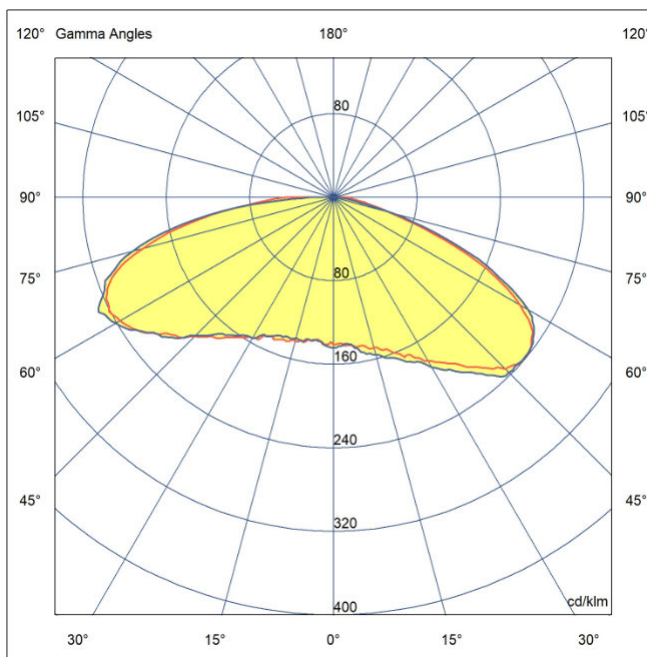

MW-MLD-2835-3X-LENS

8-20 cm

3D letters, lightboxes

- luminous efficacy 84 lm/W
- for indoor and outdoor use
- 40 pcs in chain

DIMENSIONS

MW-MLD-2835-3X-LENS

TECHNICAL SPECIFICATION

Parameter	Value
Rated voltage	12 V DC
Power consumption per module	0,72 W
Chain power consumption	28,8 W
Current consumption per module	60 mA
LED diodes	San'an led - 2835
Quantity of LEDs	3
Light color	X = W - white (6500K) X = WW - warm white (3000K) X = NW - neutral white (4000K) X = CW - cold white (12000K) X = R - red (620nm) X = G - green (520nm) X = B - blue (460nm) X = Y - yellow (590nm)
Flux	60 lm (W, WW, NW, CW) 18 lm (R) 36 lm (G) 11 lm (B) 15 lm (Y)
Flux density	84 lm/W
Color rendering index CRI	≥80 (on request ≥90, ≥95)
Beam angle	160°
Current stabilization	Yes
Dimming	Yes
Module dimensions (L × W × H)	63 × 15 × 6 mm
Cable length	112 mm
Number of modules in 1 m	5,7
Box weight	21 kg
Montage	Adhesive tape / mounting screw
Lifetime	L70B50 > 50000h
Working temperature	-25°C ... +55°C
IP protection	IP67
Warranty	5 years

MW-MLD-2835-3X-LENS

CONNECTION DIAGRAM

One-side power input

Maximum number of modules 40 pcs

Two-side power input

Maximum number of modules 80 pcs

It is acceptable to connect multiple chains in parallel, as long as the power supply provides sufficient power.

ENERGY LABEL / BEAM ANGLE

LIGHT COLOR / CCT

Abbreviation	Light color	CCT
WW	warm white	~3000K
NW	neutral white	~4000K
W	white	~6500K
CW	cold white	~12000K

MW-MLD-2835-3X-LENS

TABLE OF SELECTION OF MODULES TO DEPTH OF CASSETTE