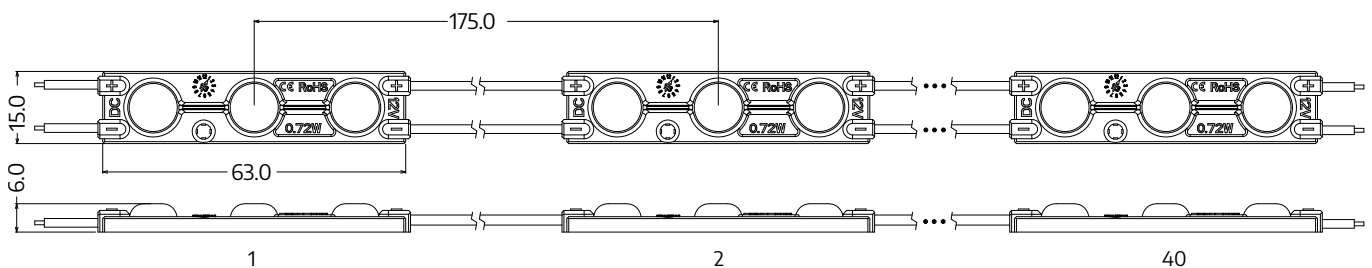

MW-MLD-2835-3X-LENS

8-20 cm

3D letters, lightboxes

- luminous efficacy 84 lm/W
- for indoor and outdoor use
- 40 pcs in chain

DIMENSIONS

MW-MLD-2835-3X-LENS

TECHNICAL SPECIFICATION

Parameter	Value
Rated voltage	12 V DC
Power consumption per module	0,72 W
Chain power consumption	28,8 W
Current consumption per module	60 mA
LED diodes	San'an led - 2835
Quantity of LEDs	3
Light color	X = W - white (6500K) X = WW - warm white (3000K) X = NW - neutral white (4000K) X = CW - cold white (12000K) X = R - red (620nm) X = G - green (520nm) X = B - blue (460nm) X = Y - yellow (590nm)
Flux	60 lm (W, WW, NW, CW) 18 lm (R) 36 lm (G) 11 lm (B) 15 lm (Y)
Flux density	84 lm/W
Color rendering index CRI	≥80 (on request ≥90, ≥95)
Beam angle	160°
Current stabilization	Yes
Dimming	Yes
Module dimensions (L × W × H)	63 × 15 × 6 mm
Cable length	112 mm
Number of modules in 1 m	5,7
Box weight	21 kg
Montage	Adhesive tape / mounting screw
Lifetime	L70B50 > 50000h
Working temperature	-25°C ... +55°C
IP protection	IP67
Warranty	5 years

MW-MLD-2835-3X-LENS

CONNECTION DIAGRAM

One-side power input

Maximum number of modules 40 pcs

Two-side power input

Maximum number of modules 80 pcs

It is acceptable to connect multiple chains in parallel, as long as the power supply provides sufficient power.

Depth	Light intensity	Distance between the centres of the modules	Distance between rows	Pieces / m ²	Power / m ²
80 mm	5500-5800 lx	100 mm	80 mm	120 pcs	86 W/m ²
90 mm	4200-4500 lx	110 mm	90 mm	90 pcs	65 W/m ²
100 mm	3900-4200 lx	120 mm	100 mm	72 pcs	52 W/m ²
110 mm	3400-3600 lx	120 mm	110 mm	64 pcs	46 W/m ²
120 mm	3300-3500 lx	130 mm	120 mm	64 pcs	46 W/m ²
150 mm	1800-2000 lx	160 mm	150 mm	36 pcs	26 W/m ²
180 mm	1600-1800 lx	170 mm	180 mm	36 pcs	26 W/m ²
200 mm	1300-1400 lx	200 mm	200 mm	25 pcs	18 W/m ²
250 mm	800-1000 lx	250 mm	250 mm	16 pcs	12 W/m ²