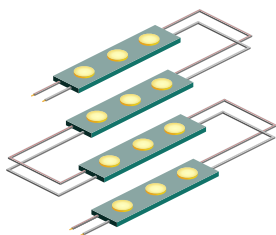

PACKING

Chain
40 pcs