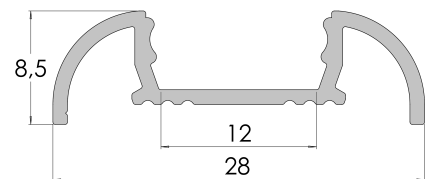

### Additional information

Profile type	surface standard
LED strip width	max. 12mm
Standard lengths	1000mm, 2020mm, 3000mm
Installation method	clips

### Dimensions [mm]: