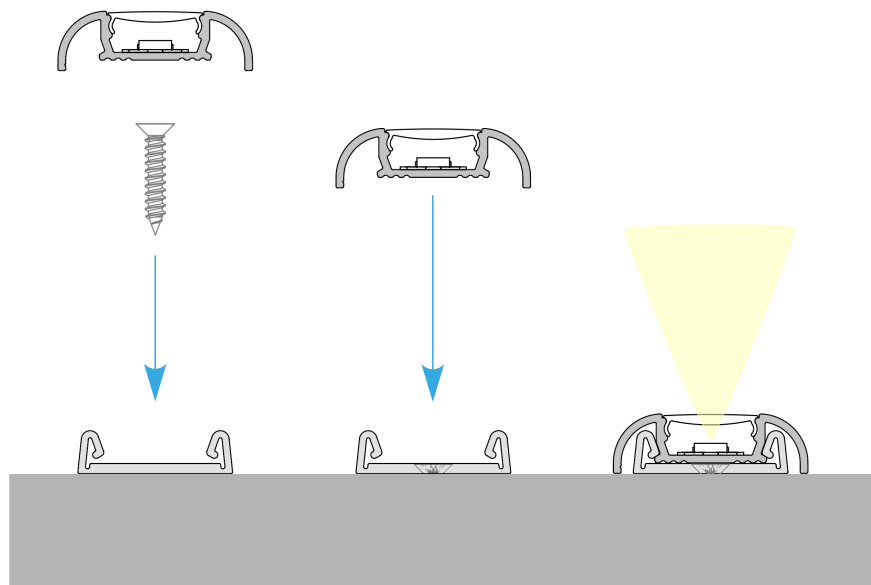

Installation scheme

Example of a clip installation