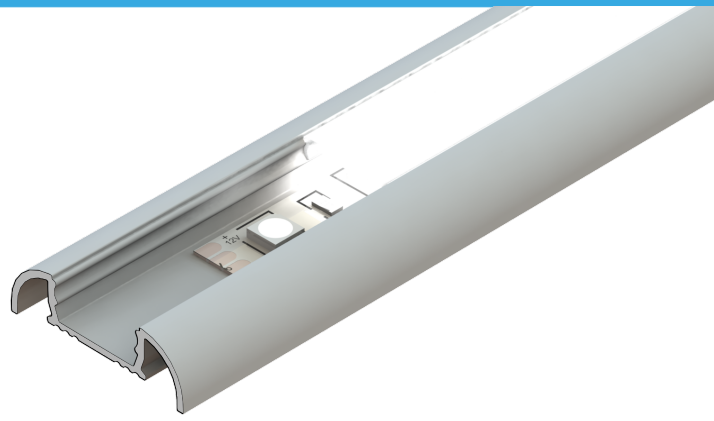

surface LED profile **GLS4**

### Main features:

- compact size
- excellent heat dissipation
- designed and manufactured in the EU
- easy to install and remove the cover

### Additional information

Profile type	surface standard
LED strip width	max. 12mm
Standard lengths	1000mm, 2020mm, 3000mm
Installation method	clips