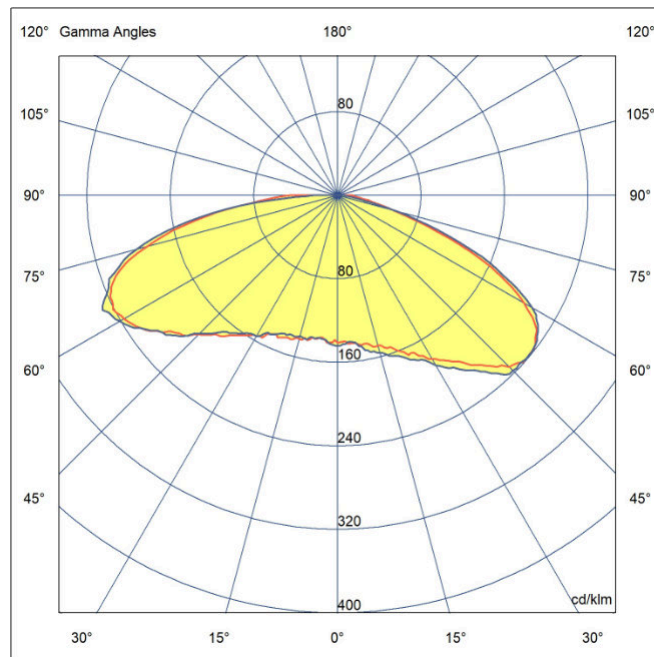

MW-MLD-2835-3X-LENS

8-20 cm

3D letters, lightboxes

- luminous efficacy 84 lm/W
- for indoor and outdoor use
- 40 pcs in chain

DIMENSIONS

MW-MLD-2835-3X-LENS

TECHNICAL SPECIFICATION

Parameter	Value
Rated voltage	12 V DC
Power consumption per module	0,72 W
Chain power consumption	28,8 W
Current consumption per module	60 mA
LED diodes	San'an led - 2835
Quantity of LEDs	3
Light color	X = WW - warm white (3000K) X = NW - neutral white (4000K) X = W - white (6500K) X = CW - cold white (12000K) X = R - red (620nm) X = G - green (520nm) X = B - blue (460nm) X = Y - yellow (590nm)
Flux	60 lm (W, WW, NW, CW)
Flux density	84 lm/W
Color rendering index CRI	≥80 (on request ≥90, ≥95)
Beam angle	160°
Current stabilization	Yes
Dimming	Yes
Module dimensions (L × W × H)	63 × 15 × 6 mm
Cable length	112 mm
Number of modules in 1 m	5,7
Box weight	21 kg
Montage	Adhesive tape / mounting screw
Lifetime	L70B50 > 50000h
Working temperature	-25°C ... +55°C
IP protection	IP67
Warranty	5 years

MW-MLD-2835-3X-LENS

CONNECTION DIAGRAM

One-side power input

Maximum number of modules 40 pcs

Two-side power input

Maximum number of modules 80 pcs

It is acceptable to connect multiple chains in parallel, as long as the power supply provides sufficient power.

ENERGY LABEL / BEAM ANGLE

LIGHT COLOR / CCT

Abbreviation	Light color	CCT
WW	warm white	~3000K
NW	neutral white	~4000K
W	white	~6500K
CW	cold white	~12000K

MW-MLD-2835-3X-LENS

TABLE OF SELECTION OF MODULES TO DEPTH OF CASSETTE