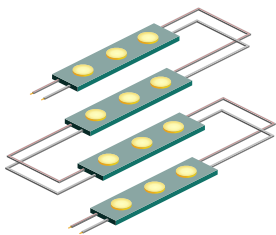

PACKING

Chain
40 pcs