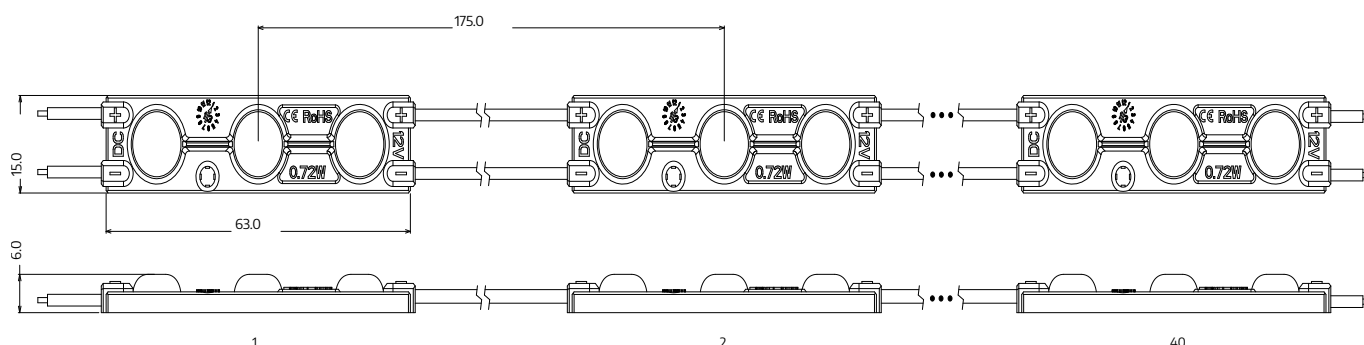

MW-MLD-2835-3X-LENS

8-20 cm

3D letters, lightboxes

- luminous efficacy 84 lm/W
- for indoor and outdoor use
- 40 pcs in chain

DIMENSIONS

MW-MLD-2835-3X-LENS

TECHNICAL SPECIFICATION

Parameter	Value
Rated voltage	12 V DC
Power consumption per module	0,72 W
Chain power consumption	28,8 W
Current consumption per module	60 mA
LED diodes	San'an led - 2835
Quantity of LEDs	3
Light color	X = WW - warm white (3000K) X = NW - neutral white (4000K) X = W - white (6500K) X = CW - cold white (12000K) X = R - red (620nm) X = G - green (520nm) X = B - blue (460nm) X = Y - yellow (590nm)
Flux	60 lm (W, WW, NW, CW)
Flux density	84 lm/W
Color rendering index CRI	≥80 (on request ≥90, ≥95)
Beam angle	160°
Current stabilization	Yes
Dimming	Yes
Module dimensions (L × W × H)	63 × 15 × 6 mm
Cable length	112 mm
Number of modules in 1 m	5,7
Box weight	21 kg
Montage	Adhesive tape / mounting screw
Lifetime	L70B50 > 50000h
Working temperature	-25°C ... +55°C
IP protection	IP67
Warranty	5 years

MW-MLD-2835-3X-LENS

CONNECTION DIAGRAM

One-side power input

Maximum number of modules 40 pcs

Two-side power input

Maximum number of modules 80 pcs

It is acceptable to connect multiple chains in parallel, as long as the power supply provides sufficient power.

Depth	Light intensity	Distance between the centres of the modules	Distance between rows	Pieces / m ²	Power / m ²
80 mm	5500-5800 lx	100 mm	80 mm	120 pcs	86 W/m ²
90 mm	4200-4500 lx	110 mm	90 mm	90 pcs	65 W/m ²
100 mm	3900-4200 lx	120 mm	100 mm	72 pcs	52 W/m ²
110 mm	3400-3600 lx	120 mm	110 mm	64 pcs	46 W/m ²
120 mm	3300-3500 lx	130 mm	120 mm	64 pcs	46 W/m ²
150 mm	1800-2000 lx	160 mm	150 mm	36 pcs	26 W/m ²
180 mm	1600-1800 lx	170 mm	180 mm	36 pcs	26 W/m ²
200 mm	1300-1400 lx	200 mm	200 mm	25 pcs	18 W/m ²
250 mm	800-1000 lx	250 mm	250 mm	16 pcs	12 W/m ²